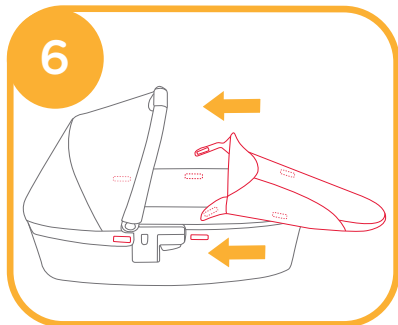

! To release the support mounts, please see image ② - 1

2. To open the canopy, pull the canopy toward front **3** - 2 while pressing the buttons on the both sides. **3** - 1

- ! Always use the mattress when using the carry cot.
- ! Mattress cover can easily be removed to wash.

- ! A storage compartment is inside of the carry cot. **5**

3. Put the bedcover into the carry cot, then attach the hook and loop fasteners on the carry cot. **6**

- ! Using the bedcover in winter to give baby a warmer and more comfortable sleep environment.