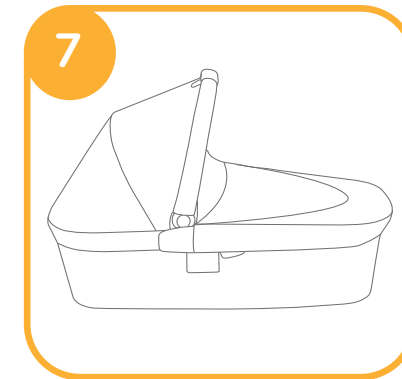

4. The completely assembled Carry cot is shown as **7**. To disassemble the carry cot simply reverse the steps above.