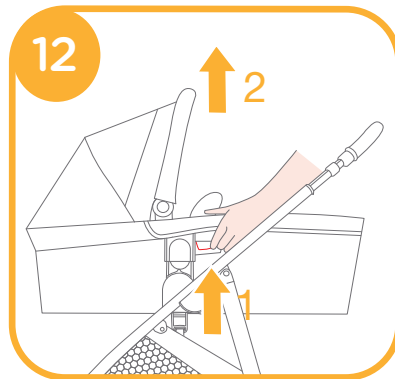

- ! A storage compartment is inside of the carry cot. **5**

3. Put the bedcover into the carry cot, then attach the hook and loop fasteners on the carry cot. **6**

- ! Using the bedcover in winter to give baby a warmer and more comfortable sleep environment.

A click sound means carry cot assembled completely. 10

! Please don't fold the stroller when the carry cot is still attached.

Use the carry cot only with the Tourist™, Versatrax™, Mytrax™, Litetrax™ 4, Litetrax™ 4 DLX, Aeria™, Finiti™ Stroller which attached adapters.