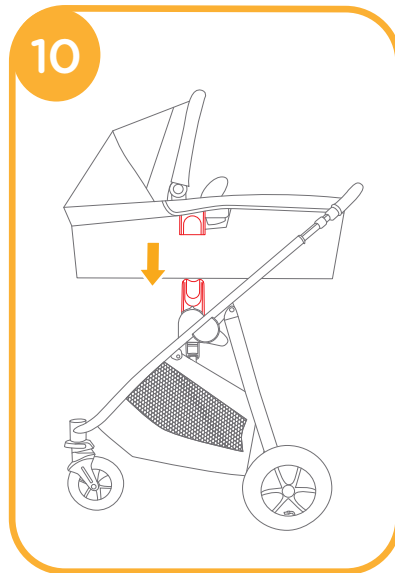

- ! A storage compartment is inside of the carry cot. **5**

3. Put the bedcover into the carry cot, then attach the hook and loop fasteners on the carry cot. **6**

- ! Using the bedcover in winter to give baby a warmer and more comfortable sleep environment.

A click sound means carry cot assembled completely. 10

! Please don't fold the stroller when the carry cot is still attached.

Use the carry cot only with the Tourist™, Versatrax™, Mytrax™, Litetrax™ 4, Litetrax™ 4 DLX, Aeria™, Finiti™ Stroller which attached adapters.