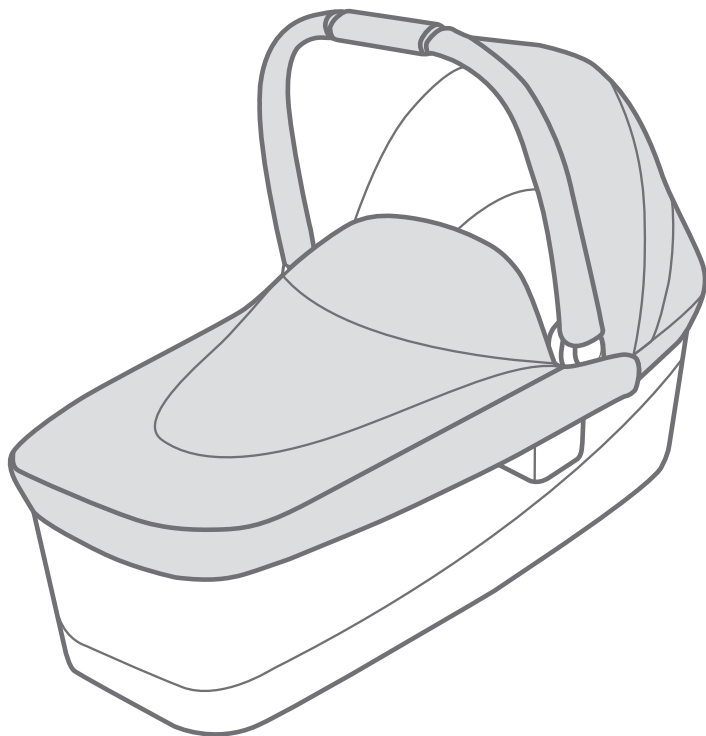

Joie®

Share the joy at
joiebaby.com

ramble™ xl

carry cot

GB Instruction Manual

WARNING

IMPORTANT: Read the instructions carefully before use and keep these instructions for future reference.

- ! This product is suitable for a child who can not sit up by itself, roll over and can not push up itself up on its hand and knees. Maximum weight of the child: 9kg.
- ! Only use on a firm, horizontal level and dry surface.
- ! Do not let other children play unattended near the carry cot.
- ! Do not use if any part of the carry cot is broken, torn or missing.
- ! Use only replacement parts supplied or approved by the manufacturer.
- ! Be aware of the risk of open fire and other source of strong heat, such as electric bar fires, gas fires, etc., in the near vicinity of carry cot.
- ! The handles and the bottom of the carry cot should be inspected regularly for signs of damage and wear.
- ! DO NOT use or add any mattress other than the one supplied with the carry cot.
- ! This carry cot is not intended for prolonged periods of sleeping.
- ! Do not leave the child unattended.
- ! Never use the carry cot on a stand.
- ! The head of the child in the carry cot should never be lower than the body of the child.
- ! Before carrying or lifting, make sure that the handle is in the correct position of use.
- ! This product is only suitable for a child who cannot sit up unaided.
- ! WARNING: DO NOT USE THIS BASSINET ONCE THE CHILD CAN SIT UP UNAIDED.
- ! WARNING: DO NOT USE FOR UNSUPERVISED SLEEPING.

- ! A storage compartment is inside of the carry cot. **5**

3. Put the bedcover into the carry cot, then attach the hook and loop fasteners on the carry cot. **6**

- ! Using the bedcover in winter to give baby a warmer and more comfortable sleep environment.