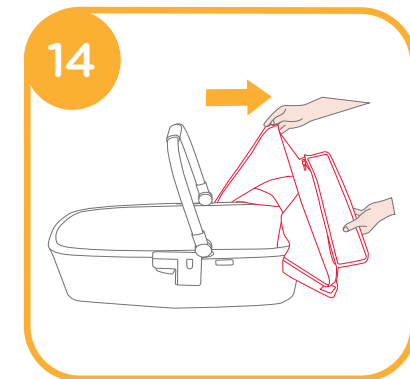

A click sound means carry cot assembled completely. 10

! Please don't fold the stroller when the carry cot is still attached.

Use the carry cot only with the Tourist™, Versatrax™, Mytrax™, Litetrax™ 4, Litetrax™ 4 DLX, Aeria™, Finiti™ Stroller which attached adapters.

Remove Carry Cot

Press release buttons on both sides of carry cot 12 - 1, and then lift it upwards. 12 - 2

Detach Soft Goods

see image 14

Unzip the zipper to remove the canopy soft goods. 14

Care and Maintenance