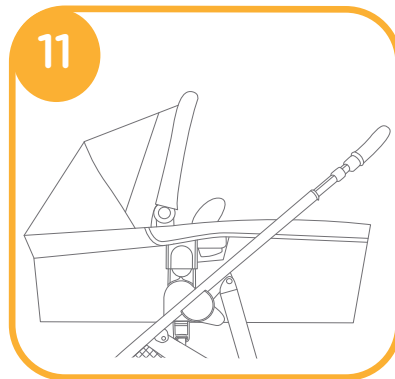

- ! A storage compartment is inside of the carry cot. **5**

3. Put the bedcover into the carry cot, then attach the hook and loop fasteners on the carry cot. **6**

- ! Using the bedcover in winter to give baby a warmer and more comfortable sleep environment.

A click sound means carry cot assembled completely. 10

! Please don't fold the stroller when the carry cot is still attached.

Use the carry cot only with the Tourist™, Versatrax™, Mytrax™, Litetrax™ 4, Litetrax™ 4 DLX, Aeria™, Finiti™ Stroller which attached adapters.