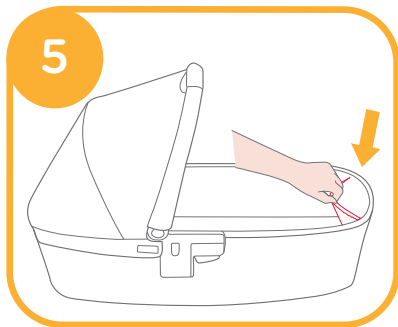

Product	Carry Cot
Patent No.	Patents pending
Made in	China
Website	www.joiebaby.com
Manufacturer	Allison Baby UK Ltd.

Assemble Carry Cot

see images ① - ⑦

1. Please check whether 2 support mounts are fixed correctly. ②

! To release the support mounts, please see image ② - 1

2. To open the canopy, pull the canopy toward front **3** - 2 while pressing the buttons on the both sides. **3** - 1

- ! Always use the mattress when using the carry cot.
- ! Mattress cover can easily be removed to wash.

- ! A storage compartment is inside of the carry cot. **5**

3. Put the bedcover into the carry cot, then attach the hook and loop fasteners on the carry cot. **6**

- ! Using the bedcover in winter to give baby a warmer and more comfortable sleep environment.