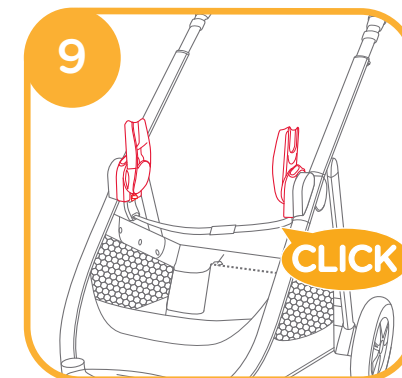

Use Carry Cot

see images **8** - **13**