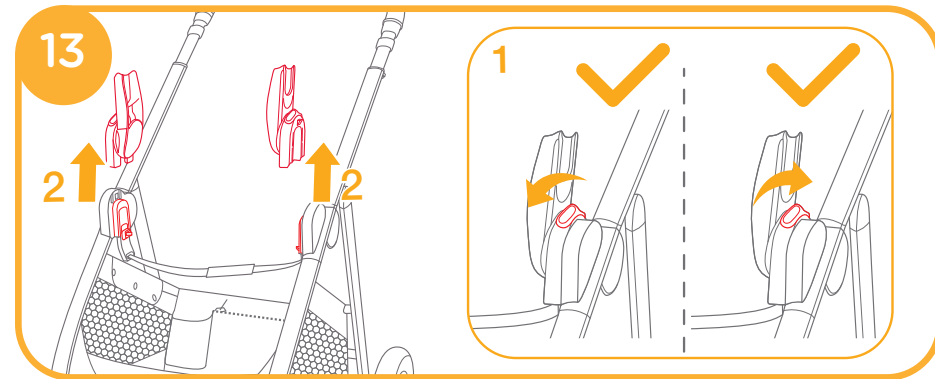

Place the carry cot directly down until it clicks into adapters. 10

A click sound means carry cot assembled completely. 10

! Please don't fold the stroller when the carry cot is still attached.

Use the carry cot only with the Tourist™, Versatrax™, Mytrax™, Litetrax™ 4, Litetrax™ 4 DLX, Aeria™, Finiti™ Stroller which attached adapters.

Remove Carry Cot

Press release buttons on both sides of carry cot 12 - 1, and then lift it upwards. 12 - 2

Detach Soft Goods

see image 14

Unzip the zipper to remove the canopy soft goods. 14

Care and Maintenance

1. Remove mattress from carry cot and mattress pad from liner. Clean liner and mattress with a damp cloth and dry flat.
2. **CLEANING:** After removing mattress pad from liner, hand wash, drip dry, **NO BLEACH**. Only use a damp cloth to clean the mattress pad. Never iron.
3. Removable seat pad may be washed in cold water and drip-dried. No bleach.
4. Excessive exposure to sun or heat could cause fading or warping of parts.