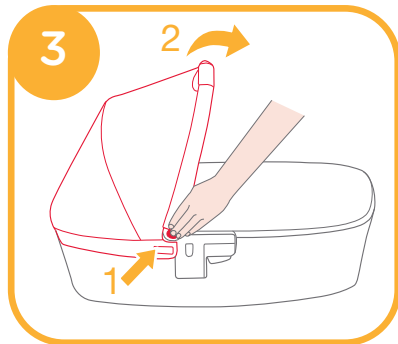

! To release the support mounts, please see image ② - 1

2. To open the canopy, pull the canopy toward front **3** - 2 while pressing the buttons on the both sides. **3** - 1

- ! Always use the mattress when using the carry cot.
- ! Mattress cover can easily be removed to wash.

- ! A storage compartment is inside of the carry cot. **5**

3. Put the bedcover into the carry cot, then attach the hook and loop fasteners on the carry cot. **6**

- ! Using the bedcover in winter to give baby a warmer and more comfortable sleep environment.