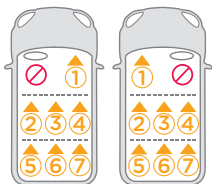

i-Size vehicles are marked with

If your vehicle is not listed in this manual or it is not marked with either a • or ✗ then please refer to your vehicle's handbook or contact the manufacturer for further information.

Vehicle Fitting Information

This Joie enhanced child restraint is approved to UN Regulation No.129. It is suitable to fix into seat positions in most cars. The numbers on the diagram below correspond with the vehicle fitting positions listed in the following pages.

Seat positions in other cars may also be suitable to accept the child restraint. If in doubt, consult either the child restraint manufacturer or the retailer.

ALWAYS give priority to the rear seats of your vehicle.

Don't use it on front seat with active airbag when installed in rear facing mode.

If your child restraint can be fitted, it is marked with •

If your child restraint cannot be fitted, it is marked with ✗

If the vehicle is equipped with underfloor storage boxes, these positions are marked with ! - If in doubt always check the owner manual first and contact with vehicle manufacturer for the child restraint installation may not fully meet all requirements.

Vehicles with underfloor storage boxes are marked with **SB!**

Electric or hybrid vehicles are marked with ⚡