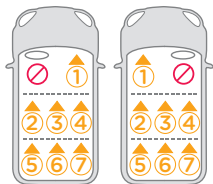

# i-Soren

enhanced child restraint

check my fit  
in your car

child restraint-to-vehicle fit guide

scan here to  
check the most  
up to date list

This fitting-list was carefully prepared using scientific data collected from both vehicle and car seat. No liability is accepted for the accuracy of the list, which is for guidance purposes only. You are advised to check that the seat purchase is compatible with your car at the time of purchase.