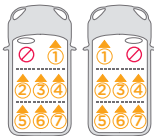

GB Vehicle Fitting Information

This is an Integral Specific vehicle ISOFIX Enhanced Child Restraint System.

If in doubt, consult either the Enhanced Child Restraint System manufacturer or the retailer.

This enhanced child restraint must be installed on the rear vehicle seat.

It is suitable to fix into seat positions in most cars. The numbers on the diagram below correspond with the vehicle fitting positions listed in the following pages.

If your enhanced child restraint can be fitted, it is marked with ●
If your enhanced child restraint cannot be fitted, it is marked with ✘

If your vehicle is not listed in this manual or it is not marked with either a ● or ✘ then please refer to your vehicle's handbook or contact the manufacturer for further information.

FR

Informations sur la compatibilité des véhicules et les positions

C'est un dispositif de retenue pour enfants amélioré ISOFIX spécifique au véhicule.

Il s'agit d'un système de retenue pour enfants amélioré i-Size. Il est approuvé conformément à la réglementation UN n°129 pour une utilisation dans des positions de sièges de véhicules compatibles i-Size comme indiqué par le constructeur dans le manuel de l'utilisateur du véhicule.

En cas de doute, consultez le fabricant du système de retenue pour enfants amélioré ou le distributeur.

Il peut-être installé aux places assises de la plupart des véhicules. Les chiffres sur le diagramme ci-dessous correspondent aux positions de montage de véhicules figurant dans les pages suivantes.

Si votre siège enfant peut être monté, il est marqué par ●
Si votre siège enfant ne peut pas être monté, il est marqué par ✘

Si votre véhicule n'est pas répertorié dans ce manuel ou qu'il n'est pas marqué avec ● ou ✘, veuillez vous reporter au manuel de votre véhicule ou contacter le constructeur pour plus d'informations.