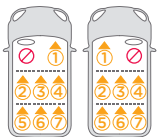

GB Vehicle Fitting Information

This is an Integral Specific vehicle ISOFIX Enhanced Child Restraint System.

If in doubt, consult either the Enhanced Child Restraint System manufacturer or the retailer.

This enhanced child restraint must be installed on the rear vehicle seat.

It is suitable to fix into seat positions in most cars. The numbers on the diagram below correspond with the vehicle fitting positions listed in the following pages.

Before you purchase the vehicle, check that it is equipped with the appropriate anchorages.

If your enhanced child restraint can be fitted, it is marked with •

If your enhanced child restraint cannot be fitted, it is marked with ✘

i-Size vehicles are marked with

If your vehicle is not listed in this manual or it is not marked with either a • or ✘ then please refer to your vehicle's handbook or contact the manufacturer for further information.

FR

Informations sur la compatibilité des véhicules et les positions

C'est un dispositif de retenue pour enfants amélioré ISOFIX spécifique au véhicule.

Il s'agit d'un système de retenue pour enfants amélioré i-Size. Il est approuvé conformément à la réglementation UN n°129 pour une utilisation dans des positions de sièges de véhicules compatibles i-Size comme indiqué par le constructeur dans le manuel de l'utilisateur du véhicule.

En cas de doute, consultez le fabricant du système de retenue pour enfants amélioré ou le distributeur.

Il peut-être installé aux places assises de la plupart des véhicules. Les chiffres sur le diagramme ci-dessous correspondent aux positions de montage de véhicules figurant dans les pages suivantes.

Si votre siège enfant peut être monté, il est marqué par • Si votre siège enfant ne peut pas être monté, il est marqué par ✘

Les véhicules i-Size sont marqués par

Si votre véhicule n'est pas répertorié dans ce manuel ou qu'il n'est pas marqué avec • ou ✘, veuillez vous reporter au manuel de votre véhicule ou contacter le constructeur pour plus d'informations.