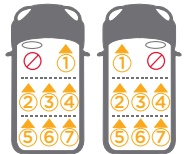

Joie™
signature

i-Base™ Encore
with i-Level Recline attachment

check my fit
in your car

Child restraint-to-vehicle fit guide

Fahrzeugkompatibilitätsliste

Liste des véhicules compatibles

scan here to
check the most
up to date list