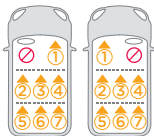

GB Vehicle Fitting Information

This Joie enhanced child restraint is approved to UN Regulation No.129. It is suitable to fix into seat positions in most cars. The numbers on the diagram below correspond with the vehicle fitting positions listed in the following pages.

Seat positions in other cars may also be suitable to accept the base. If in doubt, consult either the enhanced child restraint manufacturer or the retailer.

ALWAYS give priority to the rear seats of your vehicle.

Don't use it on front seat with active airbag when installed in rear facing mode.

Don't use the vehicle belt to fix this enhanced child restraint system.

If your enhanced child restraint can be fitted, it is marked with •

If your enhanced child restraint cannot be fitted, it is marked with x

Electric or hybrid vehicles are marked with ⚡

Vehicles with under-floor storage boxes are marked with !

SB -Please consult your vehicle user manual or dealer when fitting this seat in a vehicle with under-floor storage boxes.

If your vehicle is not listed in this manual or it is not marked with either a • or x then please refer to your vehicle's handbook or contact the manufacturer for further information.

This fitting-list was carefully prepared using scientific data collected from both vehicle and car seat. No liability is accepted for the accuracy of the list, which is for guidance purposes only. You are advised to check that the seat purchase is compatible with you car at the time of purchase.