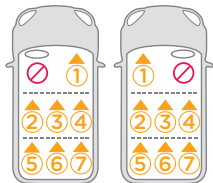

Joie™

i-Bold

enhanced child restraint

check my fit in your car

child restraint-to-vehicle fit guide

Fahrzeugkompatibilitätsliste

Liste des véhicules compatibles

scan here to
check the most
up to date list