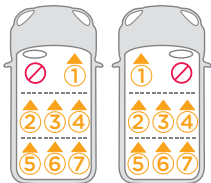

Joie™

i-Irvana

enhanced child restraint

check my fit
in your car

child restraint-to-vehicle fit guide

Fahrzeugkompatibilitätsliste

Liste des véhicules compatibles

scan here to
check the most
up to date list