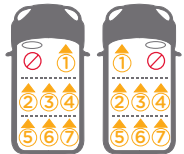

Joie™ signature

i-Base™ Encore with i-Level Pro attachment

check my fit
in your car

Child restraint-to-vehicle fit guide

Fahrzeugkompatibilitätsliste

Liste des véhicules compatibles

scan here to
check the most
up to date list