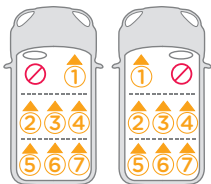

# i-Pivot 360™

enhanced child restraint

check my fit  
in your car

child restraint-to-vehicle fit guide

scan here to  
check the most  
up to date list