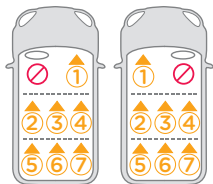

Joie™

i-Soren™
i-Soren™ 2

enhanced child restraint

check my fit
in your car

child restraint-to-vehicle fit guide

scan here to
check the most
up to date list

This fitting-list was carefully prepared using scientific data collected from both vehicle and car seat. No liability is accepted for the accuracy of the list, which is for guidance purposes only. You are advised to check that the seat purchase is compatible with your car at the time of purchase.