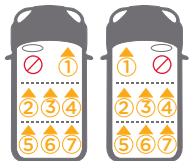

JoieTM
signature

i-SpinTM **Grow signature**
enhanced child restraint

check my fit
in your car

child restraint-to-vehicle fit guide

Fahrzeugkompatibilitätsliste

Liste des véhicules compatibles

scan here to
check the most
up to date list