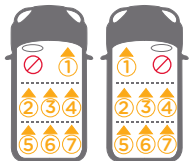

FR Informations sur la compatibilité des véhicules et les positions

Pour une installation avec un système ISOFIX + une attache supérieure

1. Il s'agit d'un système de retenue pour enfants amélioré i-Size. Il est approuvé conformément à la réglementation UN n°129 pour une utilisation dans des positions de sièges de véhicules compatibles i-Size comme indiqué par le constructeur dans le manuel de l'utilisateur du véhicule.
2. En cas de doute, consultez le fabricant du système de retenue pour enfants amélioré ou le distributeur.

Pour l'installation avec une ceinture à 3 points + un système ISOFIX + Attache supérieure

1. Il s'agit d'un système de retenue pour enfants amélioré à rehausseur i-Size. Il est approuvé conformément à la réglementation UN No.129 pour une utilisation principalement dans des « positions de sièges i-Size » comme indiqué par le constructeur du véhicule dans le manuel de l'utilisateur du véhicule.
2. En cas de doute, consultez le fabricant du système de retenue pour enfants amélioré ou le distributeur.

IMPORTANT - NE PAS UTILISER LE MODE BOOSTER AVANT QUE LA TAILLE DE L'ENFANT SOIT D'AU MOINS 100 CM (voir les instructions).

Donnez TOUJOURS la priorité aux sièges arrière de votre véhicule. Ne pas l'utiliser sur le siège avant avec l'airbag activé une fois installé en mode dos à la route.

Il peut-être installé aux places assises de la plupart des véhicules. Les chiffres sur le diagramme ci-dessous correspondent aux positions de montage de véhicules figurant dans les pages suivantes.

Si votre siège enfant peut être monté, il est marqué par • Si votre siège enfant ne peut pas être monté, il est marqué par ✕

Les véhicules i-Size sont marqués par

Si votre véhicule n'est pas répertorié dans ce manuel ou qu'il n'est pas marqué avec • ou ✕, veuillez vous reporter au manuel de votre véhicule ou contacter le constructeur pour plus d'informations.

Cette liste de montage a été soigneusement préparée avec des données scientifiques recueillies sur des véhicules et le siège auto. Aucune responsabilité ne sera acceptée quant à l'exactitude de cette liste, laquelle n'est fournie qu'à titre indicatif. Nous vous recommandons de vérifier que le siège que vous avez acheté est bien compatible avec votre véhicule au moment de l'achat.