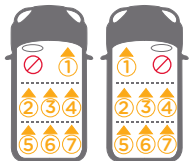

Joie™

i-Spin™ Multiway

enhanced child restraint

check my fit in your car

child restraint-to-vehicle fit guide

Fahrzeugkompatibilitätsliste

Liste des véhicules compatibles

scan here to
check the most
up to date list