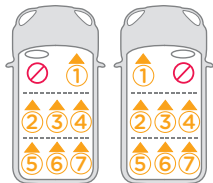

# check my fit in your car

child restraint-to-vehicle fit guide

Fahrzeugkompatibilitätsliste

Liste des véhicules compatibles

scan here to  
check the most  
up to date list

This fitting-list was carefully prepared using scientific data collected from both vehicle and car seat. No liability is accepted for the accuracy of the list, which is for guidance purposes only. You are advised to check that the seat purchase is compatible with your car at the time of purchase.