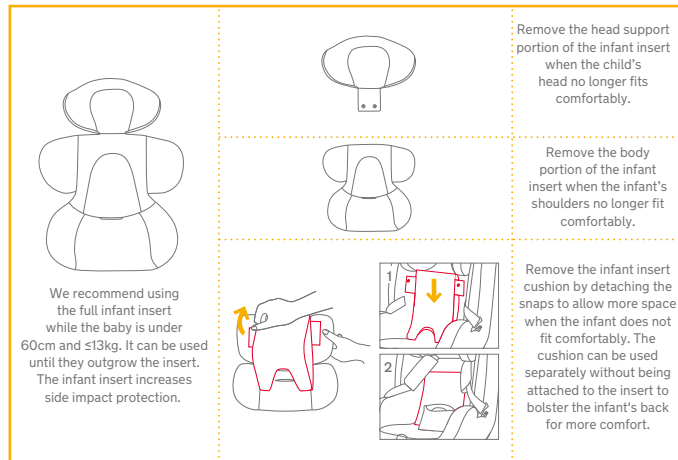

- ! Press the rotation button on either side to rotate the enhanced child restraint.
- ! Always make sure the seat is in locked position (rearward facing / forward facing) even when the child is not in it.
5. Press the harness adjustment button while pulling the shoulder harnesses to the desired length (Pull from below the fixed shoulder pads to lengthen). (Fig. 24)
6. Unlock the buckle of the harnesses by pressing the red button. (Fig. 25)
7. Place the buckle tongues against the magnetic area on the outer side of the enhanced child restraint so that the tongues are held in place. (Fig. 26)

Use Infant Insert

8. Place the child into the enhanced child restraint and pass both arms through the harnesses.
9. Engage the buckle. Please refer to (Fig. 27)

10. Rotate the enhanced child restraint to the rear facing position. The enhanced child restraint indicator will show green. (Fig. 28)
11. Pull down the adjustment webbing and adjust it to the proper length to make sure your child is properly secured. (Fig. 29)
- ! Always keep child secured in harness and properly tightened by removing any slack.

Forward Facing Mode (Child height 76cm-105cm/ Child weight ≤ 18kg/ Child's Age ≥15 Month)

- ! Please install the enhanced child restraint on the rear vehicle seat, and then place the child in the enhanced child restraint.
- ! Please slide swivel lock button to left to rotate the enhanced child restraint to the forward facing mode. (Fig. 30)
1. Press the rotation button to rotate for easier side loading/unloading of the child, then rotate the seat to the forward facing position. (Fig. 31)
- ! Press the rotation button on either side to rotate the enhanced child restraint.
- ! Always make sure the seat is in locked position (rearward facing / forward facing) even when the child is not in it.
2. Press the harness adjustment button while pulling the shoulder harnesses to the desired length (Pull from below the fixed shoulder pads to lengthen). (Fig. 32)
3. Unlock the buckle of the harnesses by pressing the red button. (Fig. 33)
- ! Remove the infant insert when in forward facing mode.
4. Place the buckle tongues against the magnetic area on the outer side of the enhanced child restraint so that the tongues are held in place. (Fig. 34)
5. Rotate the enhanced child restraint seat to forward facing the enhanced child restraint indicator will show green. (Fig. 35)