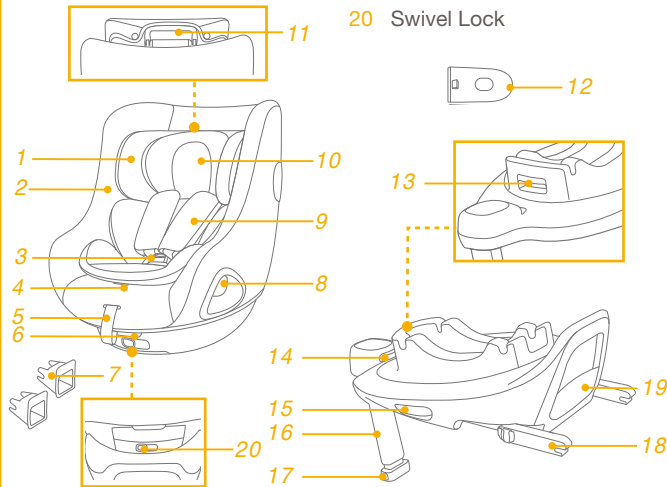

Parts List

Please make sure there are no missing parts. Please contact the retailer if anything is missing.

1 Head Support	20 Swivel Lock
2 Seat Pad	
3 Buckle	22 Side Impact Protection Pod *must use on door side only
4 Webbing Adjustment Button	23 Infant Carrier Rotation Button
5 Adjustment Webbing	24 ISOFIX Adjustment Button
6 Recline Adjustment Button	25 Child Restraint Release Button
7 ISOFIX Guides	26 Load Leg
8 Rotation Button	27 Load Leg Adjustment Button
9 Shoulder Harness Covers	28 ISOFIX Connector
10 Infant Insert	29 Instruction Manual Storage Compartment
11 Head Support Adjustment Lever	

*The base is sold separately.

Installation Concerns

see (Fig.1&Fig.2)

Base Installation

1. Attach the ISOFIX guides to the vehicle's ISOFIX anchor points (see vehicle owner's manual). (Fig. 3) The ISOFIX guides can protect the surface of the vehicle seat from being torn. They can also guide the ISOFIX connectors.
2. Unfold the load leg from storage compartment. (Fig. 4)
3. Extend the ISOFIX connectors by pressing the ISOFIX adjustment button while pulling on the connector. (Fig. 5)
4. Press the ISOFIX adjustment button to adjust the ISOFIX connectors. Line up the ISOFIX connectors with the ISOFIX guides, and then click both ISOFIX connectors into the ISOFIX anchor points. (Fig. 6)
  - ! Make sure that both ISOFIX connectors are securely attached to the vehicle's ISOFIX anchor points. There should be two audible clicks and the colors of the indicators on both ISOFIX connectors should be completely green. (Fig. 6.1)
  - ! Check to make sure the base is securely installed by pulling on both ISOFIX connectors.
5. After placing the base on the vehicle seat, extend the load leg to floor (Fig. 7). When the load leg is installed correctly, the load leg indicator will show green. Red will be shown when installed incorrectly. (Fig. 7.2)
  - ! The load leg has multiple positions. When the load leg indicator shows red this means the load leg is in the wrong position.
  - ! Always make sure the support load leg has direct contact with the floor and is in locked position even when the child is not in it.
  - ! Make sure the load leg is in full contact with the vehicle floor pan.
  - ! Squeeze the load leg adjustment button, then shorten the load leg upwards. (Fig. 7.1)