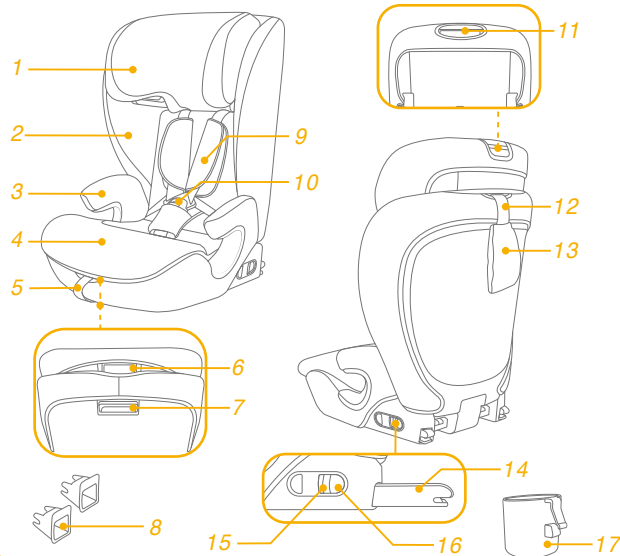

Parts List

Please make sure there are no missing parts. Please contact the retailer if anything is missing.

1	Head Support	10	Harness Buckle
2	Side Wings	11	Head Support Adjustment Lever
3	Armrest	12	Top Tether Strap
4	Base	13	Top Tether Storage Bag
5	Adjustment Strap	14	ISOFIX Connector
6	Seat Adjustment Lever	15	ISOFIX Release Button
7	ISOFIX Adjustment Button	16	ISOFIX Safety Lock
8	ISOFIX Attachments Guides	17	Cupholder
9	Shoulder Harness Covers