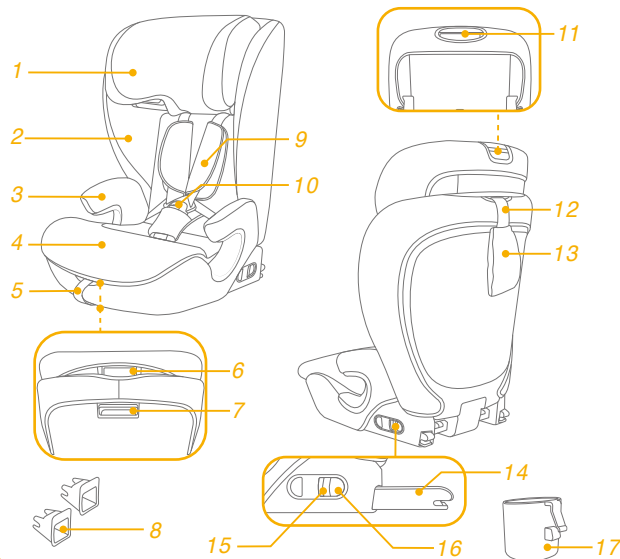

Parts List

Please make sure there are no missing parts. Please contact the retailer if anything is missing.

1	Head Support	10	Harness Buckle
2	Side Wings	11	Head Support Adjustment Lever
3	Armrest	12	Top Tether Strap
4	Base	13	Top Tether Storage Bag
5	Adjustment Strap	14	ISOFIX/ Isosafe Connector
6	Seat Adjustment Lever	15	ISOFIX/ Isosafe Release Button
7	ISOFIX/ Isosafe Adjustment Button	16	ISOFIX/ Isosafe Safety Lock
8	ISOFIX/ Isosafe Attachments Guides	17	Cupholder
9	Shoulder Harness Covers