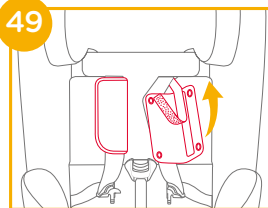

Detach Soft Goods

see images 47 - 56

Press the red button to disengage the buckle. 47

Follow steps 48 - 56 to detach soft goods.

To re-attach the soft goods please repeat the above steps in the reverse order.