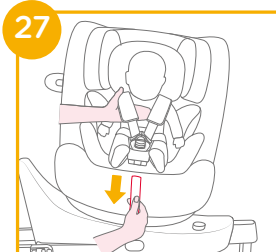

4. Place the child into the enhanced child restraint and pass both arms through the harnesses.
5. Engage the buckle. Please refer to 26
6. Pull down the adjustment webbing and adjust it to the proper length to make sure your child is properly secured. 27

! Always keep child secured in harness and properly tightened by removing any slack.

! Make sure the space between the child and the shoulder harness straps is about the thickness of one hand.

! When the seat is rotated in place and properly engaged, rotation button will show green; otherwise it will show red. 28

! Always make sure the seat is in locked position (rearward facing / forward facing) even when the child is not in it.