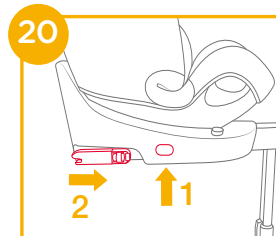

Removing the seat

1. To remove from the vehicle press the ISOFIX adjuster button and pull the base back from the seat. Then press and release the connectors from the vehicle's ISOFIX. **19 -1** **19 -2**

2. To prevent damage during transit, press the ISOFIX adjuster button **20 -1** and fold the connector completely. **20 -2**