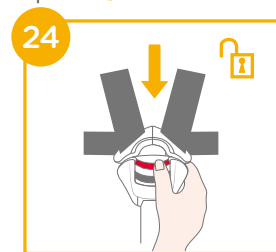

2. Unlock the buckle of the harnesses by pressing the red button. 24
 3. Place the buckle tongues against the magnetic area on the outer side of the enhanced child restraint so that the tongues are held in place. 25