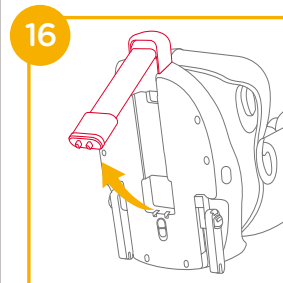

Base Installation

see images 14 - 20

1. Insert ISOFIX guides to assist with installation.

2. Press the ISOFIX adjuster button to extend the ISOFIX. **17 -1** **17 -2**

3. Make sure that both ISOFIX connectors are securely attached to their ISOFIX anchor points. The colors of the indicators on both ISOFIX connectors should be completely green. **18 -1**