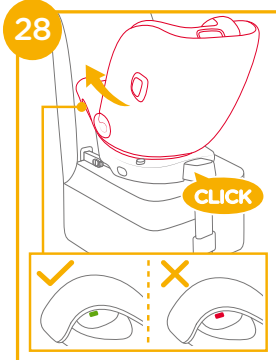

4. Place the child into the enhanced child restraint and pass both arms through the harnesses.
5. Engage the buckle. Please refer to 26
6. Pull down the adjustment webbing and adjust it to the proper length to make sure your child is properly secured. 27

! Always keep child secured in harness and properly tightened by removing any slack.

! Make sure the space between the child and the shoulder harness straps is about the thickness of one hand.

! When the seat is rotated in place and properly engaged, rotation button will show green; otherwise it will show red. 28

! Always make sure the seat is in locked position (rearward facing / forward facing) even when the child is not in it.