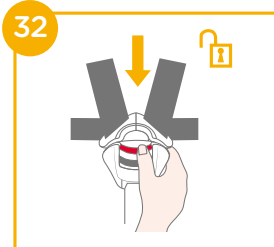

2. Unlock the buckle of the harnesses by pressing the red button. 32

! Remove the infant insert when in forward facing mode. 33

3. Place the buckle tongues against the magnetic area on the outer side of the enhanced child restraint so that the tongues are held in place.

4. Place the child into the enhanced child restraint and pass both arms through the harnesses.

5. Engage the buckle.

6. Pull down the adjustment webbing and adjust it to the proper length to make sure your child is properly secured. 34