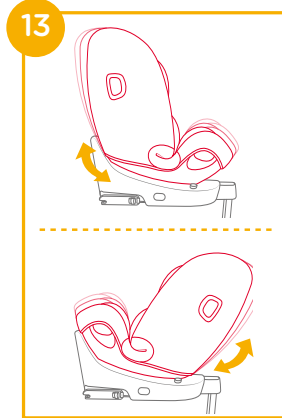

Recline Adjustment

see images 12 - 13

Press the recline adjustment button to adjust the enhanced child restraint to the desired position.

12 & 13

There are 5 recline positions that can be used for rear facing, forward facing, and booster modes.