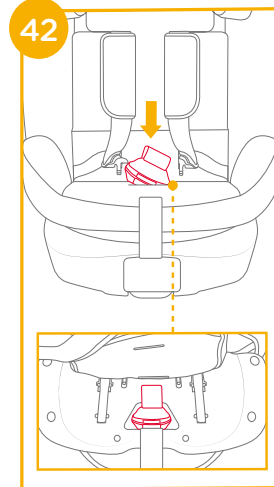

Securing Child

1. Unlock the buckle of the harnesses by pressing the red button. 40
2. Remove the crotch belt cover and keep it properly. 41
3. Tuck the crotch strap, shoulder strap with covers away in the compartments. 42 & 43 & 44