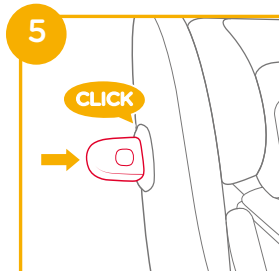

Use Side Impact Protection

see images 5 - 6

1. The enhanced child restraint is delivered with removable side impact protection. This side impact protection **MUST** be used on the door side of the vehicle. Installation shown in 5.
2. Press the release button to remove side impact protection. 6
3. Please keep it properly when not in use.