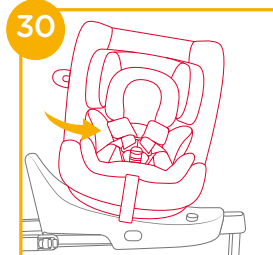

Using in the forward facing mode (Child height 76cm-105cm/Child weight ≤ 18kg/2 years - 4 years old)

see images 29 - 36

! Install the enhanced child restraint on the rear vehicle seat, and then place the child in the enhanced child restraint.

Press the rotation button to rotate for easier side loading/unloading of the child, then rotate the seat to the forward facing position. 29&30

! Press the rotation button on either side to rotate the enhanced child restraint.