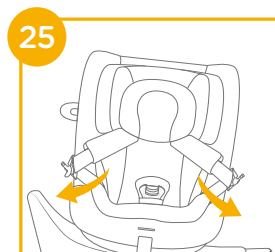

Securing Child

1. To lengthen the shoulder harness belts, press the harness adjustment button while pulling out the shoulder harnesses to loosen. 23

2. Unlock the buckle of the harnesses by pressing the red button. 24
3. Place the buckle tongues against the magnetic area on the outer side of the enhanced child restraint so that the tongues are held in place. 25