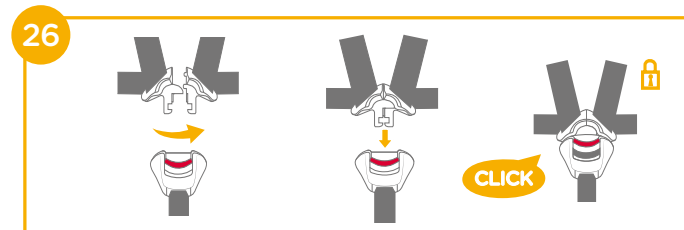

Use Infant Insert

		Remove the head support portion of the infant insert when the child's head no longer fits comfortably.
		Remove the body portion of the infant insert when the infant's shoulders no longer fits comfortably.
		Always use the cushion when rear facing mode. The cushion can be used separately without being attached to the infant insert to bolster the infant's back for more comfort.

We recommend using the full infant insert while the baby is under 60cm and can be used until they outgrow the infant insert. The infant insert increases side impact protection.