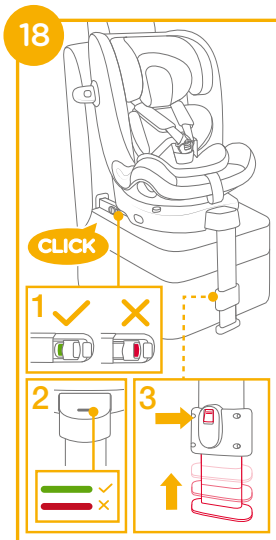

2. Press the ISOFIX adjuster button to extend the ISOFIX. **17 -1** **17 -2**

3. Make sure that both ISOFIX connectors are securely attached to their ISOFIX anchor points. The colors of the indicators on both ISOFIX connectors should be completely green. **18 -1**

! Press the ISOFIX adjustment buttons again while pushing the seat back until it comes in contact with the vehicle seat backrest.

4. After attaching the ISOFIX, pull the load leg downward to floor. When the load leg indicator shows green, the load leg is installed correctly. **18 -2**

5. Squeeze the load leg releasing button, then adjust the load leg length. **18 -3**

! Always make sure the support leg has direct contact with the floor and is in locked position even when the child is not in it.