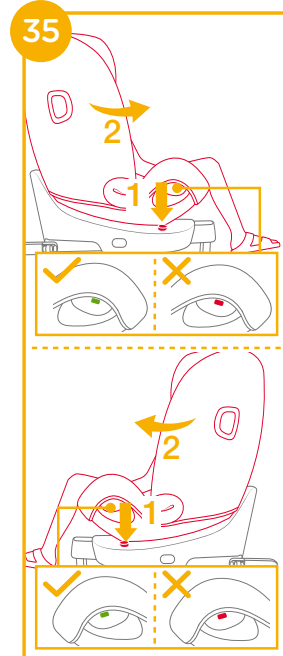

7. Press the swivel lock off button 35-1 while you rotate the seat to the forward facing mode. 35-2

! When the seat is rotated in place and properly engaged, rotation button will show green, otherwise it will show red. 35

! Always make sure the seat is in locked position (rearward facing / forward facing) even when the child is not in it.

! The ISOFIX connectors must be attached and locked onto the ISOFIX anchor points. 36-1

! The load leg must be installed correctly with green indicator. 36-2

! Always keep child secured in harness and properly tightened by removing any slack.

! DO NOT use forward facing mode until your child's height is at least 76cm AND 2 years old.