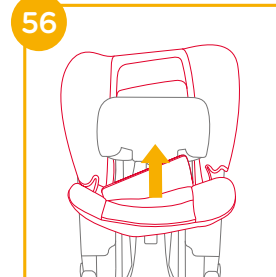

Detach Soft Goods

see images 47 - 56

Press the red button to disengage the buckle. 47

Follow steps 48 - 56 to detach soft goods.

To re-attach the soft goods please repeat the above steps in the reverse order.