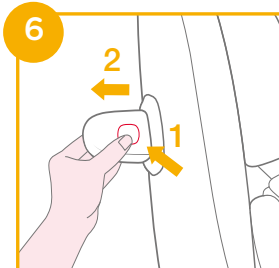

Use Side Impact Protection

see images 5 - 6

1. The enhanced child restraint is delivered with removable side impact protection. This side impact protection **MUST** be used on the door side of the vehicle. Installation shown in 5.
2. Press the release button to remove side impact protection. 6
3. Please keep it properly when not in use.