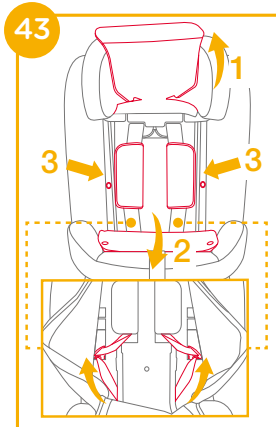

4. Adjust the headrest so the bottom of the headrest is level with the child's shoulders.