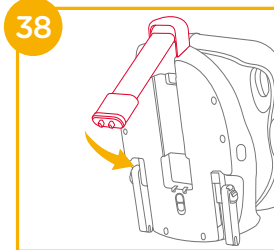

Using in the booster mode (Child height 100cm-150cm/Child weight ≤ 36kg/3.5 - 12 years old)

see images 37 - 46

- ! Install the enhanced child restraint on the rear vehicle seat, and then place the child in the enhanced child restraint.
- ! Remove the infant insert when booster mode.
- ! Fold the load leg into the compartment underneath the base; slide the lock button to ensure the load leg stays in place. 38 & 39