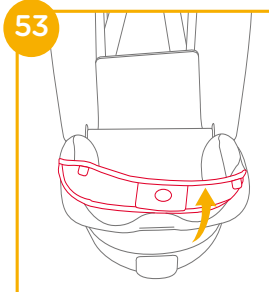

Detach Soft Goods

see images 47 - 56

Press the red button to disengage the buckle. 47

Follow steps 48 - 56 to detach soft goods.

To re-attach the soft goods please repeat the above steps in the reverse order.