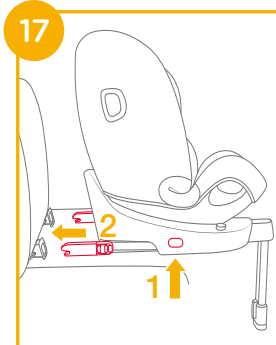

2. Press the ISOFIX adjuster button to extend the ISOFIX. **17 -1** **17 -2**

3. Make sure that both ISOFIX connectors are securely attached to their ISOFIX anchor points. The colors of the indicators on both ISOFIX connectors should be completely green. **18 -1**

! Press the ISOFIX adjustment buttons again while pushing the seat back until it comes in contact with the vehicle seat backrest.

4. After attaching the ISOFIX, pull the load leg downward to floor. When the load leg indicator shows green, the load leg is installed correctly. **18 -2**

5. Squeeze the load leg releasing button, then adjust the load leg length. **18 -3**

! Always make sure the support leg has direct contact with the floor and is in locked position even when the child is not in it.