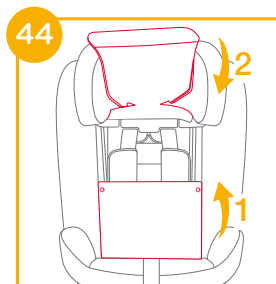

4. Adjust the headrest so the bottom of the headrest is level with the child's shoulders.