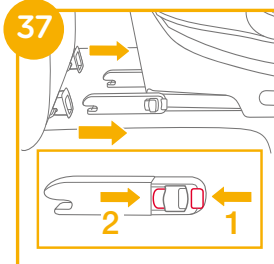

Using in the booster mode (Child height 100cm-150cm/Child weight ≤ 36kg/3.5 - 12 years old)

see images 37 - 46

- ! Install the enhanced child restraint on the rear vehicle seat, and then place the child in the enhanced child restraint.
- ! Remove the infant insert when booster mode.
- ! Fold the load leg into the compartment underneath the base; slide the lock button to ensure the load leg stays in place. 38 & 39