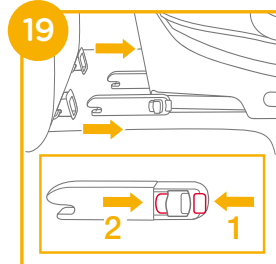

Removing the seat

1. To remove from the vehicle press the ISOFIX adjuster button and pull the base back from the seat. Then press and release the connectors from the vehicle's ISOFIX. **19 -1** **19 -2**

2. To prevent damage during transit, press the ISOFIX adjuster button **20 -1** and fold the connector completely. **20 -2**