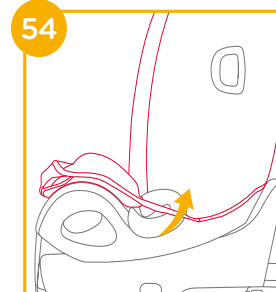

Detach Soft Goods

see images 47 - 56

Press the red button to disengage the buckle. 47

Follow steps 48 - 56 to detach soft goods.

To re-attach the soft goods please repeat the above steps in the reverse order.