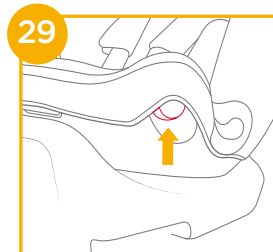

Using in the forward facing mode (Child height 76cm-105cm/Child weight ≤ 18kg/2 years - 4 years old)

see images 29 - 36

! Install the enhanced child restraint on the rear vehicle seat, and then place the child in the enhanced child restraint.

Press the rotation button to rotate for easier side loading/unloading of the child, then rotate the seat to the forward facing position. 29&30

! Press the rotation button on either side to rotate the enhanced child restraint.