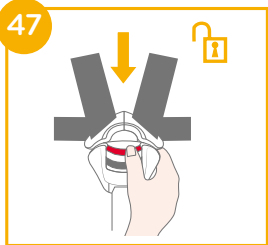

Detach Soft Goods

see images 47 - 56

Press the red button to disengage the buckle. 47

Follow steps 48 - 56 to detach soft goods.

To re-attach the soft goods please repeat the above steps in the reverse order.