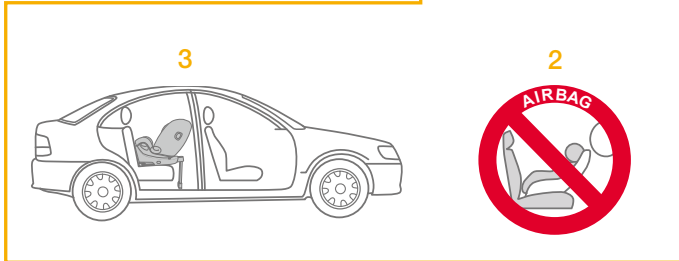

Installation Concerns

see images 1 - 4

Choose Your Installation

Child's Size	Installation Mode	Figure for Installation	Reference Age	Seat Position
40cm-105cm/ ≤18kg	Rear Facing		Approx 4 years	Position 1-5
CNS 11497 76cm-105cm/ 9-18kg	Forward Facing		2 years to approx 4 years	Position 1-5
100-125 cm/ 15-25kg	Booster		3.5 years to 12 years	Position 1-5
125-150 cm/ 22-36kg				Position 3-5