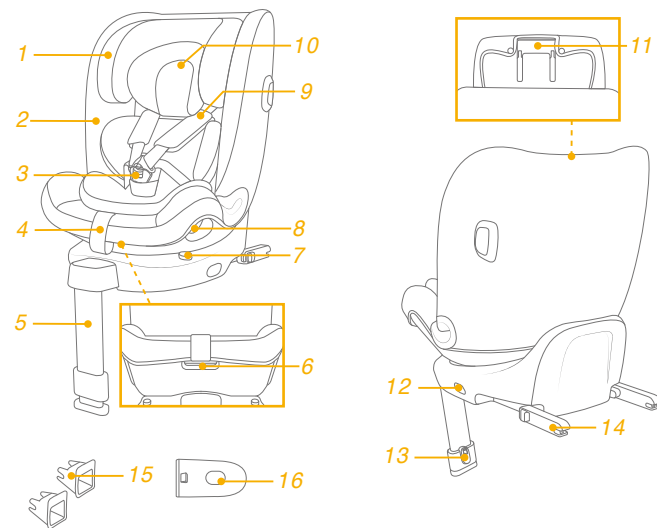

Parts List

Please make sure there are no missing parts. Please contact the retailer if anything is missing.

- | | |
|-----------------------------|--|
| 1 Head Support | 10 Infant Insert |
| 2 Seat Pad | 11 Head Support Adjustment Lever |
| 3 Buckle | 12 ISOFIX Adjuster Button |
| 4 Adjustment Webbing | 13 Load Leg Adjustment Button |
| 5 Load Leg | 14 ISOFIX Connector |
| 6 Recline Adjustment Button | 15 ISOFIX Attachments Guides |
| 7 Swivel Lock-off | 16 Side Impact Protection |
| 8 Rotation Button | <small>*must use on door side only</small> |
| 9 Shoulder Harness Covers | |