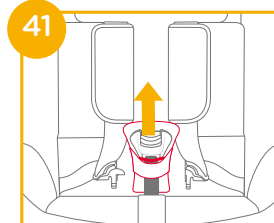

Securing Child

1. Unlock the buckle of the harnesses by pressing the red button. 40
2. Remove the crotch belt cover and keep it properly. 41
3. Tuck the crotch strap, shoulder strap with covers away in the compartments. 42 & 43 & 44