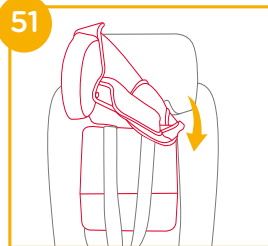

Detach Soft Goods

see images 47 - 56

Press the red button to disengage the buckle. 47

Follow steps 48 - 56 to detach soft goods.

To re-attach the soft goods please repeat the above steps in the reverse order.