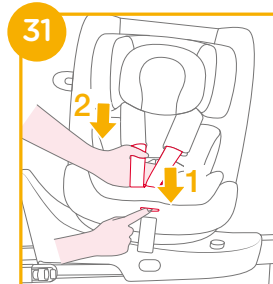

Using in the forward facing mode (Child height 76cm-105cm/Child weight ≤ 18kg/2 years - 4 years old)

see images 29 - 36

! Install the enhanced child restraint on the rear vehicle seat, and then place the child in the enhanced child restraint.

Press the rotation button to rotate for easier side loading/unloading of the child, then rotate the seat to the forward facing position. 29&30

! Press the rotation button on either side to rotate the enhanced child restraint.