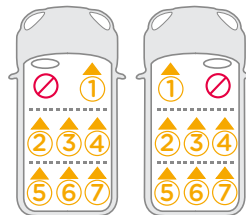

1. Seat positions in other cars may also be suitable to accept the child restraint.
2. The numbers on the diagram below correspond with the vehicle fitting positions listed in the following pages.
3. It will fit vehicles with positions approved as ISOFIX positions (as detailed in the vehicle handbook), depending on the category of the child restraint and of the fixture.
4. ALWAYS give priority to the rear seats of your vehicle.
5. DO NOT use the rearward facing enhanced child restraint systems in seating positions where there is an active frontal airbag installed.
6. If your child restraint can be fitted, it is marked with •
7. If your child restraint cannot be fitted, it is marked with ✘
8. i-Size vehicles are marked with
9. If your vehicle is not listed in this manual or it is not marked with either a • or ✘ then please refer to your vehicle's handbook or contact the manufacturer for further information.
10. Vehicles equipped with a storage box in floor compartment are marked with **SB!**. In this case please contact the vehicle manufacturer for further details as proper base installation may not be given even though seat position might be approved in this list.
11. This fitting-list was carefully prepared using scientific data collected from both vehicle and car seat. No liability is accepted for the accuracy of the list, which is for guidance purposes only. You are advised to check that the seat purchase is compatible with your car at the time of purchase.