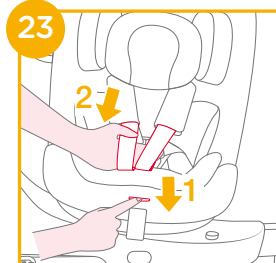

Using in the Rear Facing Mode

(Child height 40cm-105cm/Child weight ≤ 18kg/infant - 4 years old)

see images 21 - 28

! Install the enhanced child restraint on the rear vehicle seat and then put the child in the enhanced child restraint.

Press the rotating button to rotate for easier side loading/unloading of the child, then rotate the seat to the rear facing position. 21&22

! Press the rotating button on either side to rotate the enhanced child restraint.