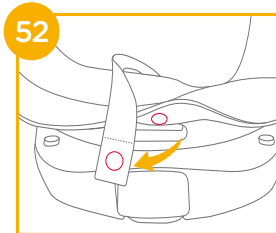

Detach Soft Goods

see images 47 - 56

Press the red button to disengage the buckle. 47

Follow steps 48 - 56 to detach soft goods.

To re-attach the soft goods please repeat the above steps in the reverse order.