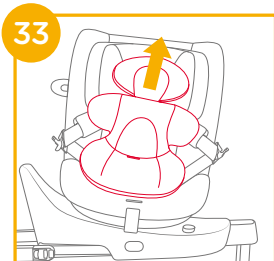

2. Unlock the buckle of the harnesses by pressing the red button. 32

! Remove the infant insert when in forward facing mode. 33

3. Place the buckle tongues against the magnetic area on the outer side of the enhanced child restraint so that the tongues are held in place.

4. Place the child into the enhanced child restraint and pass both arms through the harnesses.

5. Engage the buckle.

6. Pull down the adjustment webbing and adjust it to the proper length to make sure your child is properly secured. 34