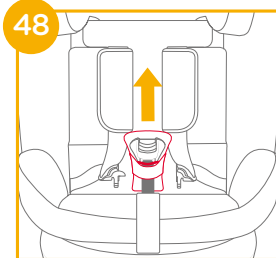

Detach Soft Goods

see images 47 - 56

Press the red button to disengage the buckle. 47

Follow steps 48 - 56 to detach soft goods.

To re-attach the soft goods please repeat the above steps in the reverse order.