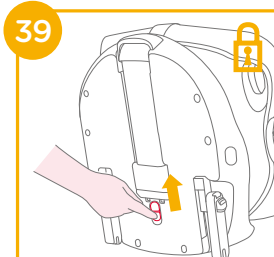

Using in the booster mode (Child height 100cm-150cm/Child weight ≤ 36kg/3.5 - 12 years old)

see images 37 - 46

- ! Install the enhanced child restraint on the rear vehicle seat, and then place the child in the enhanced child restraint.
- ! Remove the infant insert when booster mode.
- ! Fold the load leg into the compartment underneath the base; slide the lock button to ensure the load leg stays in place. 38 & 39