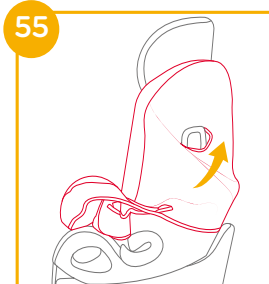

Detach Soft Goods

see images 47 - 56

Press the red button to disengage the buckle. 47

Follow steps 48 - 56 to detach soft goods.

To re-attach the soft goods please repeat the above steps in the reverse order.