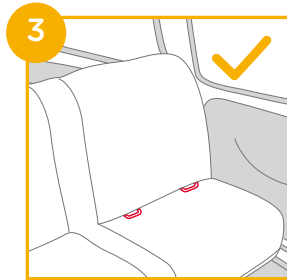

Materials Plastics, metal, fabrics

Patent No. Patents pending

Installation Concerns

see images 1 - 4

Choose Your Installation

Child's Size	Installation Mode	Figure for Installation	Reference Age	Seat Position
40cm-105cm/ ≤18kg	Rear Facing		Approx 4 years	Position 1-5
CNS 11497 76cm-105cm/ 9-18kg	Forward Facing		2 years to approx 4 years	Position 1-5
100-125 cm/ 15-25kg	Booster		3.5 years to 12 years	Position 1-5
125-150 cm/ 22-36kg				Position 3-5