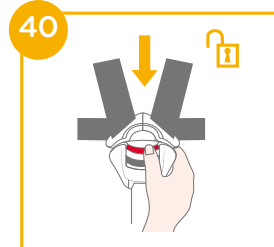

Securing Child

1. Unlock the buckle of the harnesses by pressing the red button. 40
2. Remove the crotch belt cover and keep it properly. 41
3. Tuck the crotch strap, shoulder strap with covers away in the compartments. 42 & 43 & 44