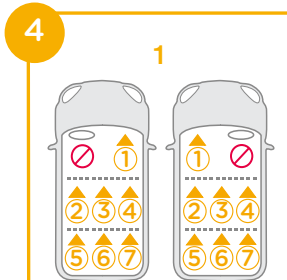

Installation Concerns

see images 1 - 4

Choose Your Installation

Child's Size	Installation Mode	Figure for Installation	Reference Age	Seat Position
40cm-105cm/ ≤18kg	Rear Facing		Approx 4 years	Position 1-5
CNS 11497 76cm-105cm/ 9-18kg	Forward Facing		2 years to approx 4 years	Position 1-5
100-125 cm/ 15-25kg	Booster		3.5 years to 12 years	Position 1-5
125-150 cm/ 22-36kg				Position 3-5