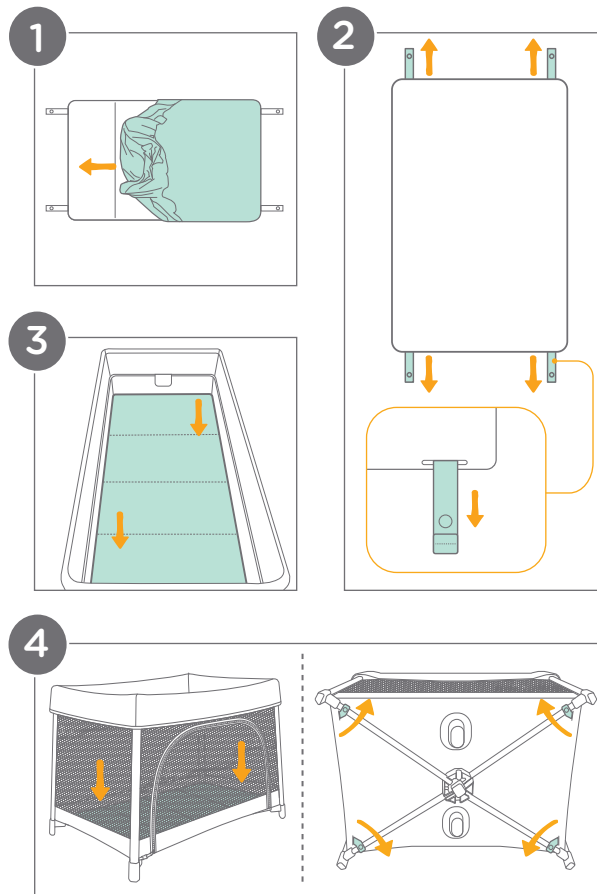

Attaching Sheet:

1. 1 - Wrap the sheet around the top of the mattress.
2. 2 - Thread the straps in all 4 corners of the mattress through all 4 openings on the sheet.

Bassinet Use:

1. 3 - Insert the mattress into the bassinet. Ensure that the mattress is completely flat and installed soft side up.

IMPORTANT: Keep the mattress straps tucked underneath the mattress when using in the bassinet.

Before using, ensure that the bassinet is completely zipped without any gaps.

Playard Use:

1. 4 - Insert the mattress into the playard. Ensure that the mattress is completely flat and installed soft side up.

Attach the mattress to the frame by feeding the straps on the mattress corners through the slots in the bottom of the playard. Pull the strap through the slot and fasten the snap onto the playard frame. Repeat on the other corners.

IMPORTANT: Pull up on all four corners of the mattress to ensure that the mattress is secured to the bottom of the playard.